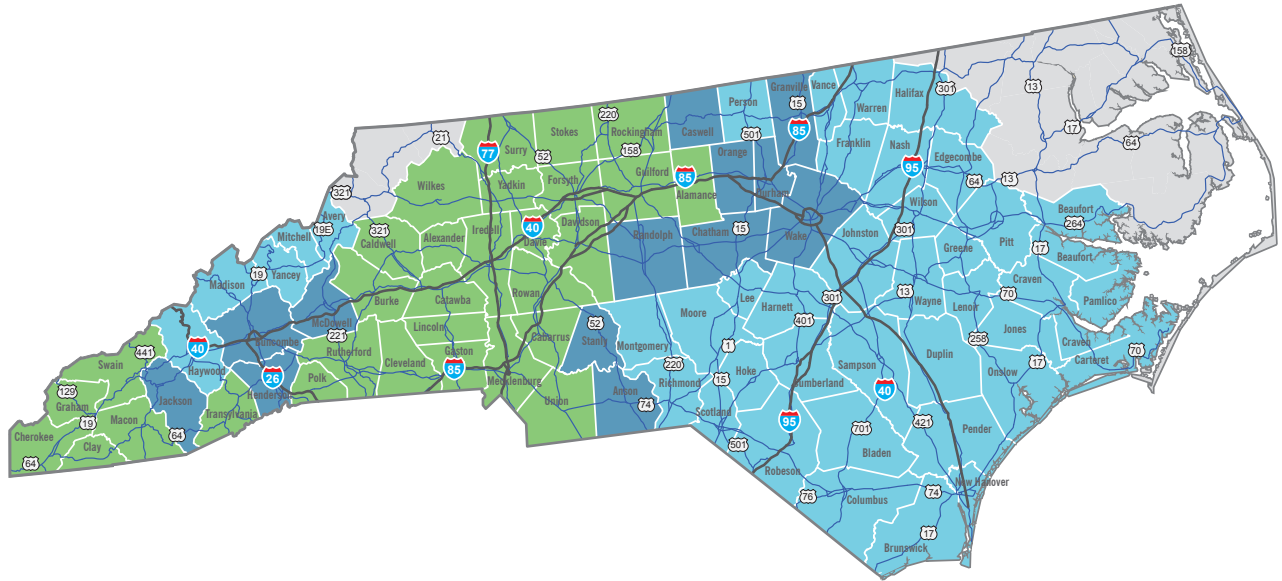

North Carolina Service Territory

Service Territory Counties Served*

-  Duke Energy Progress
-  Duke Energy Carolinas
-  Overlapping Territory

*Portions may be served by other utilities.