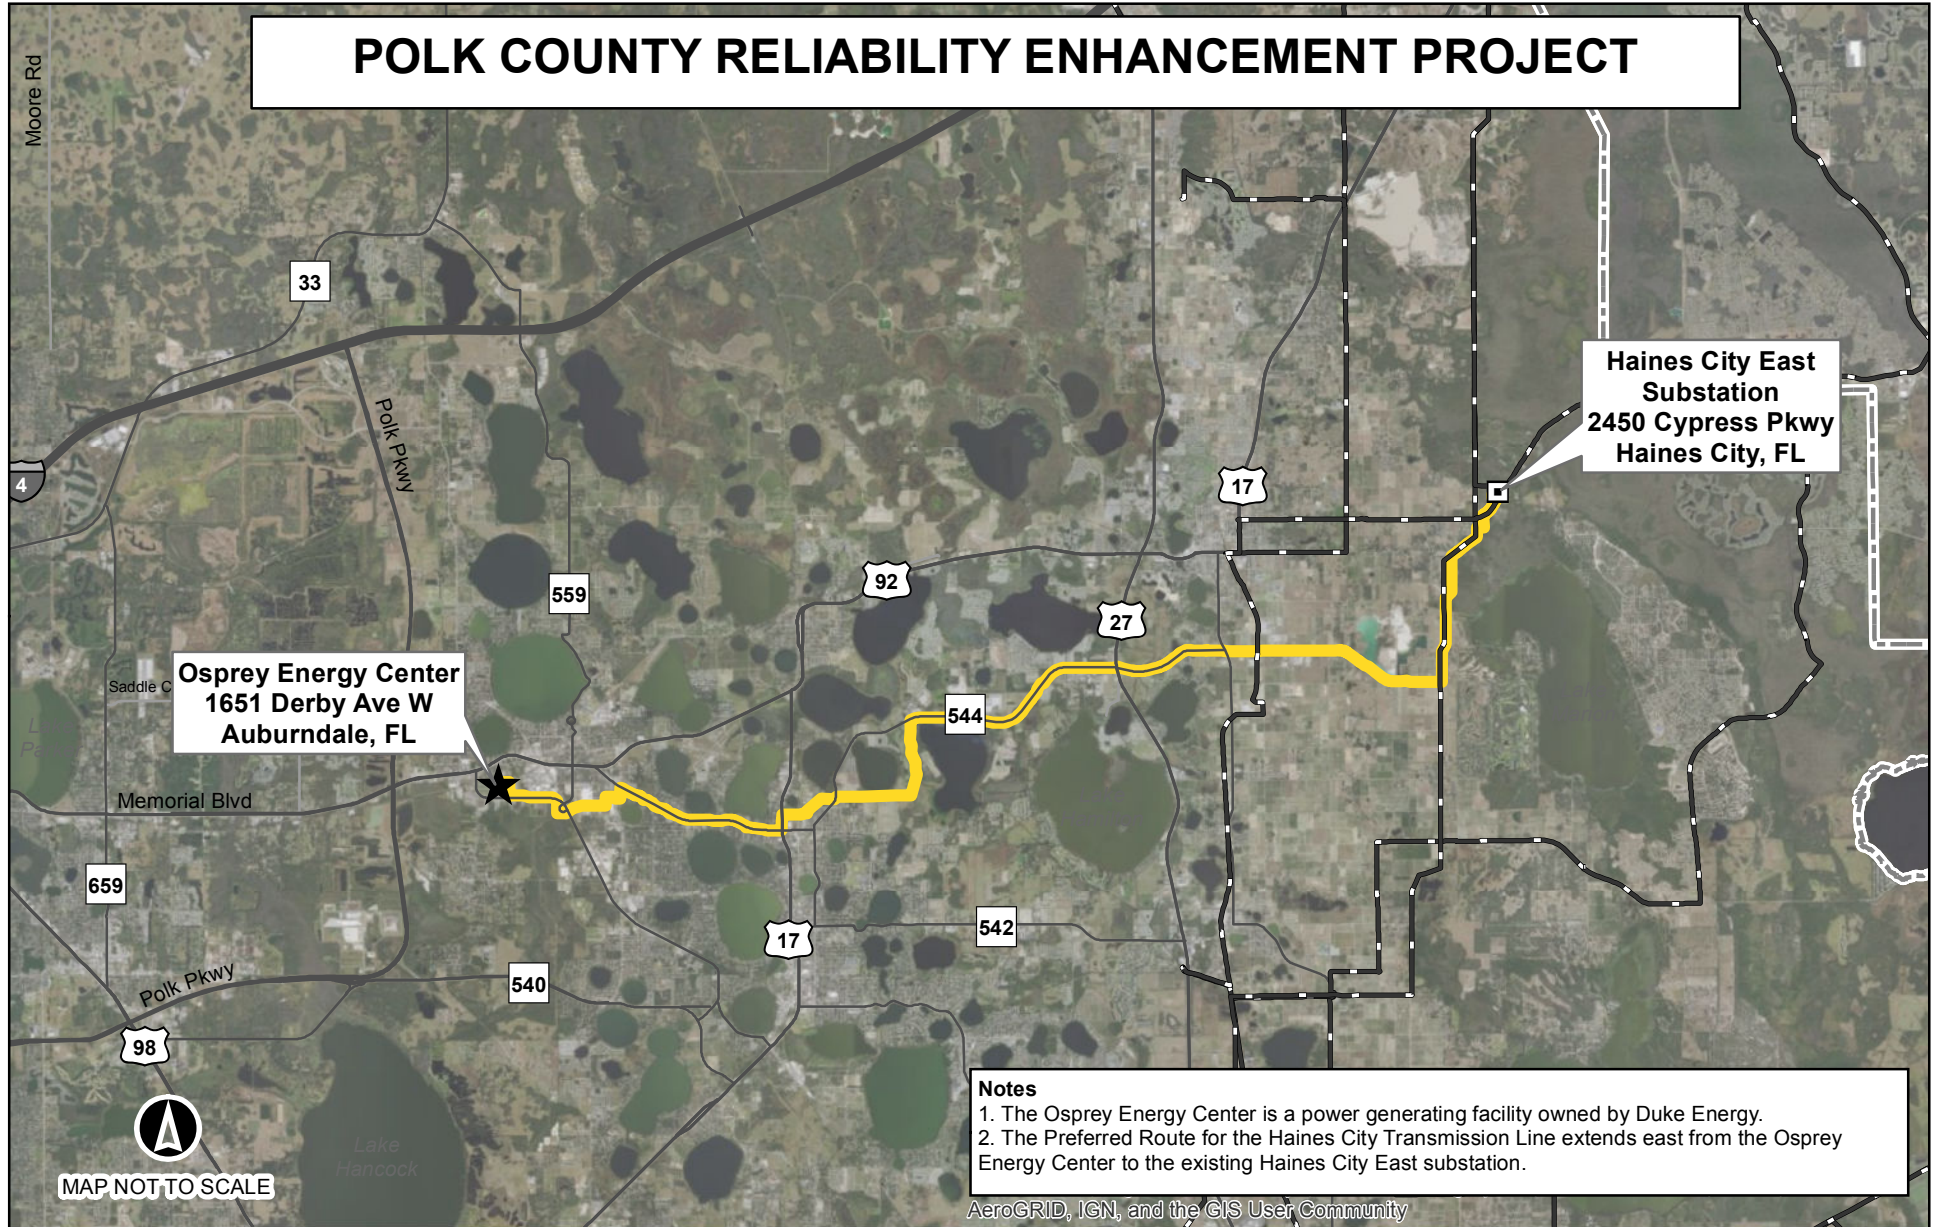

POLK COUNTY RELIABILITY ENHANCEMENT PROJECT

Legend

-  Existing Substation Location
-  New Substation Location
- Existing Duke Energy Transmission Line
- Haines City East Transmission Line Preferred Route
-  County Boundary